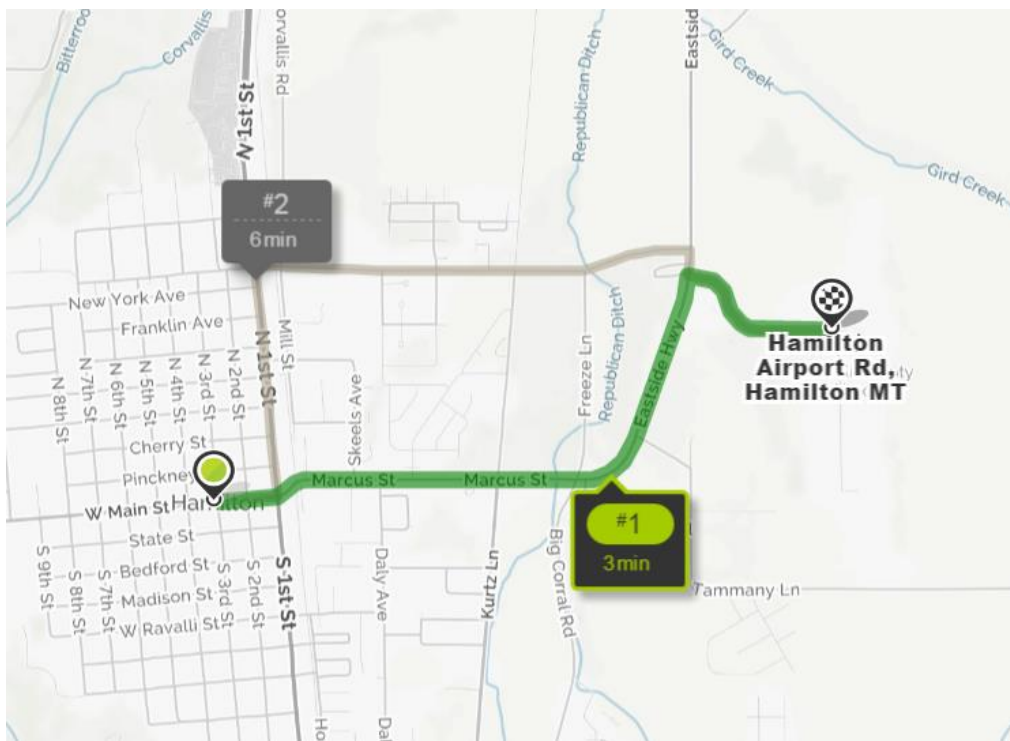

**RIVER OF NO RETURN  
WILDERNESS**

**NOVEMBER WINTER  
RANGE HUNTS**

**DEER & ELK  
LION & BEAR  
PACK TRIPS  
FISHING TRIPS**

# **BITTERROOT OUTFITTERS**

**Outfitter Tom Henderson (406) 363-0403**

## Directions to the Hamilton Airport

From 1<sup>st</sup> Street (Main) , turn on Marcus Street.

Turn **right** onto Hamilton Airport Rd. Hamilton Airport Rd is 0.4 miles past Tammany Ln.

Your destination will be on the left. You will see a line of parked vehicles, that is where you will be leaving your vehicle as well.